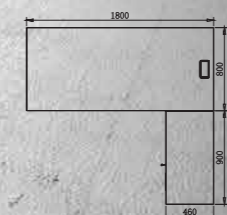

Newindy series

Simple look with intelligent design, by adding the elements of modernity and humanity, Each product is with lenique and distinctive style and characteris enhancing the "charisma" for being an executive, And providing a natural "feel and touch" with comfortable settings.

Verò Arts
Furniture

Model: XFS-M1818
Site: 1800Wx1800Dx750H