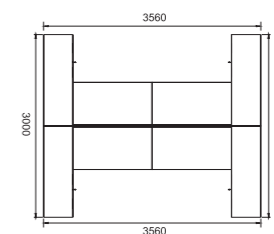

Newindy series

OFFICE

First is member

Second is space

Final is furniture

New windy as a carrier to show Various combination, To satisfy different space usage requirements

Model: XFS-M3630
Size: 3560Wx3000Dx750/1100H