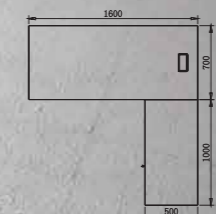

Newindy series

Looking for superexcellent office experience sensibility idea high quality, boundless and simple perfect design reflect the tidy and independency of each product.

Model: XFS-M1670
Size: 1600Wx700Dx750H