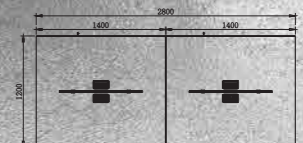

Model:XFS-M2812
Site:2800Wx1200Dx750H