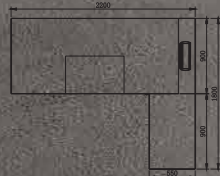

WELCOME

Vero Arts
Furniture

Newindy series

Classic black and white color match,
Bright line ratio, the desk elegant simple
temperament reveal undoubtedly, Embody
the elegant style of space

Model:XFS-M2218
Site:2200Wx1800Dx750H