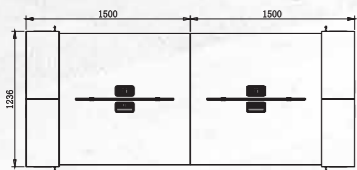

Model: XFS-M3012B
Site: 3000Wx1200Dx750/900H