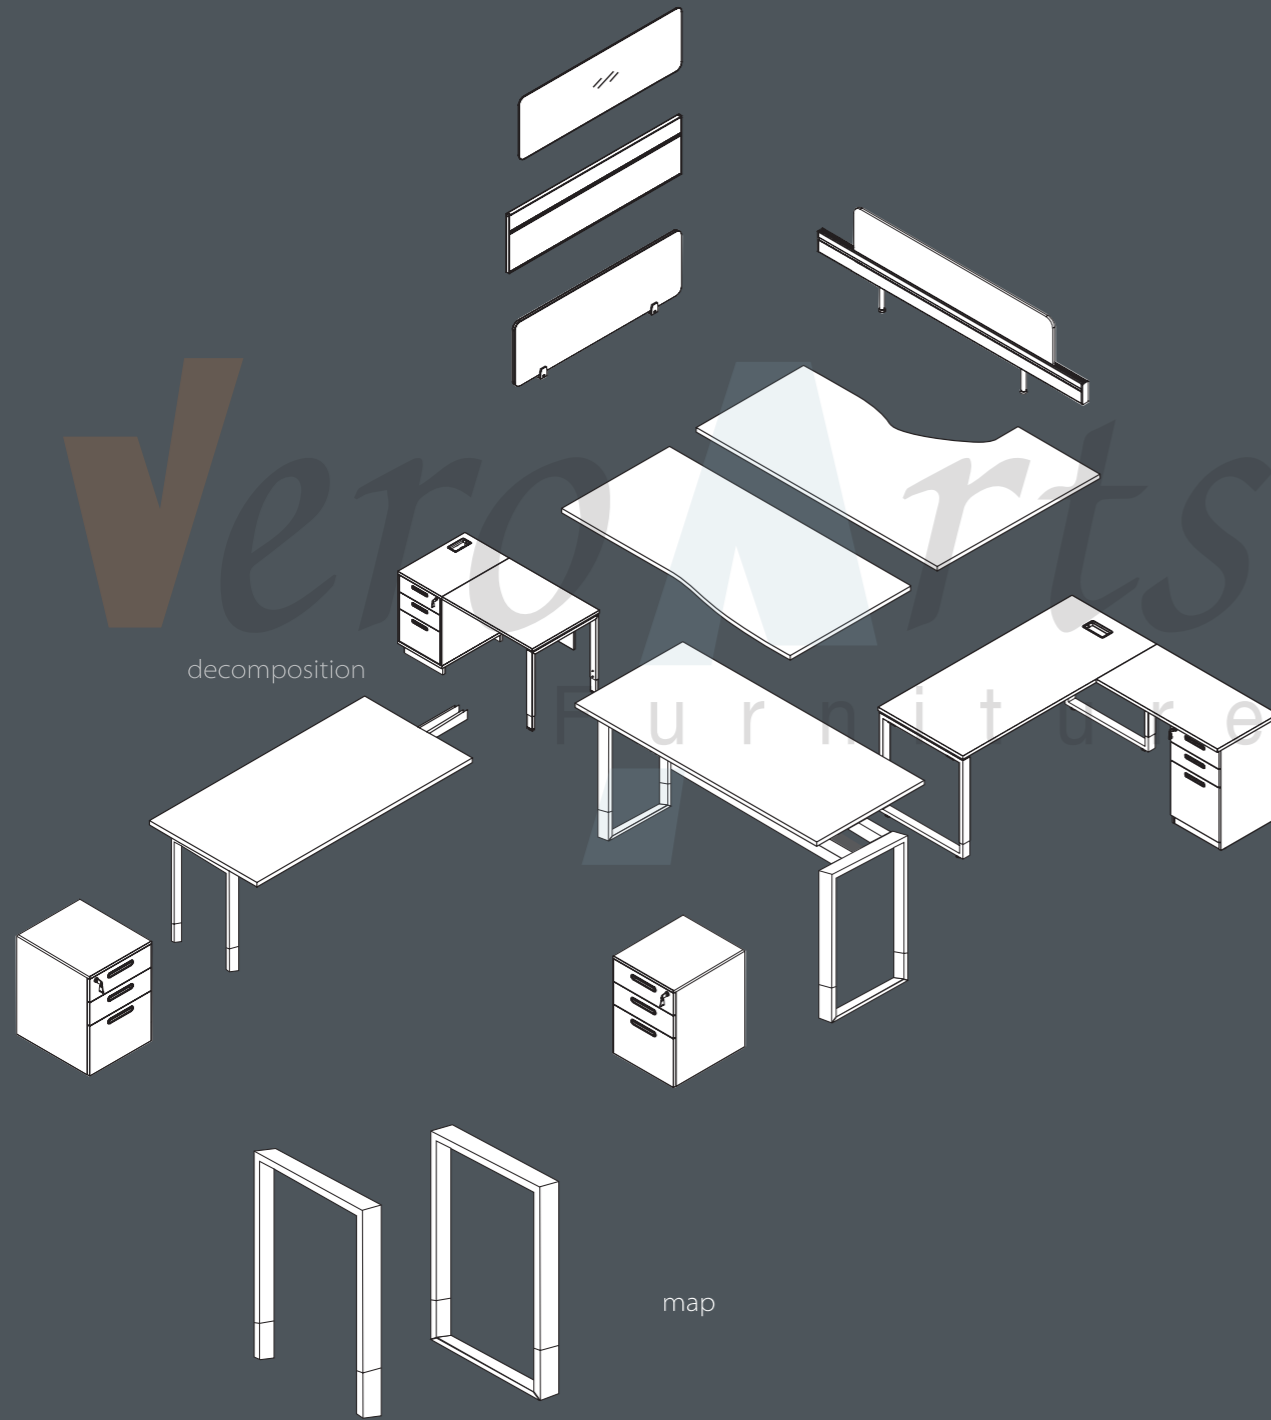

what makes the sharing office atmosphere ?

Furniture