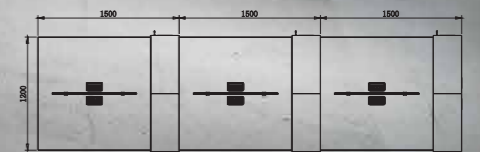

Model:XFS-M4512
Site:4500Wx1200Dx750/900H