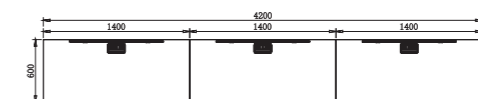

Model: XFS-M5622
Size: 5600Wx2200Dx750H

Workstation structure diagram

Newindy series

With opening design concept, profound insight of the changing market and practical working attitude, we have designed many sets of products which is full of features of the time. They are concise but not simple, and they can fulfill all demand of your work.