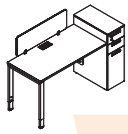

A Workstation

Model:XFS-M1560
Sile:1500Wx600Dx750/900H