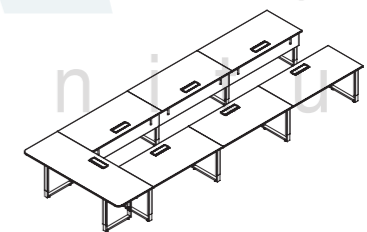

Model:XFS-M4043H1
Sile:4000Wx426Dx1200H

Model:XFS-M3043H2
Sile:3000Wx426Dx2000H

Model:XFS-M4043H2
Sile:4000Wx426Dx2000H

Model:XFS-W804
Sile:760Wx396Dx400H

Meeting Table

Model:XFS-M4015
Sile:4000Wx1500Dx750H