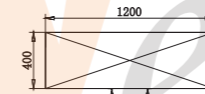

Model: XFS-M3060
Site: 3000Wx600Dx750/900H

Model: XFS-M3012B
Site: 3000Wx1200Dx750/900H

Model:XFS-M4512
Site:4500Wx1200Dx750/900H

Model:XFS-M4043H2
Sile:4000Wx426Dx2000H

Model:XFS-M4043H1
Sile:4000Wx426Dx1200D