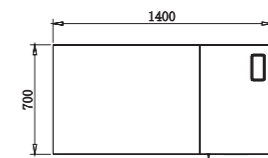

Model: XFS-M1470
Size: 1400Wx700Dx750H