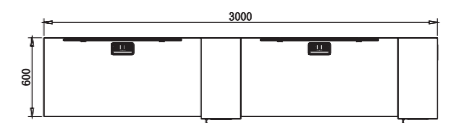

Model: XFS-M3060
Site: 3000Wx600Dx750/900H