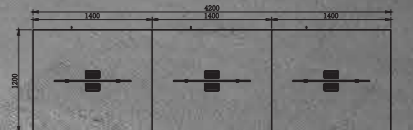

Model: XFS-M4212
Site: 4200Wx1200Dx750H