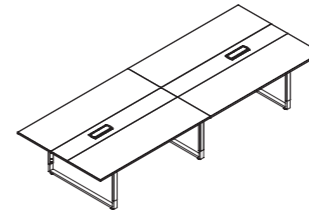

Model:XFS-M4043H1
Sile:4000Wx426Dx1200H

Model:XFS-M3043H2
Sile:3000Wx426Dx2000H

Model:XFS-M4043H2
Sile:4000Wx426Dx2000H

Model:XFS-W804
Sile:760Wx396Dx400H

Meeting Table

Model:XFS-M4015
Sile:4000Wx1500Dx750H