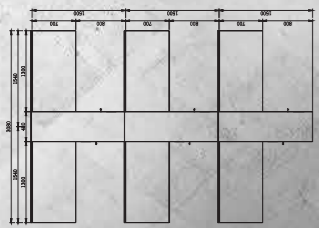

Model:XFS-M3045
Size:3080Wx4500Dx750/1100H