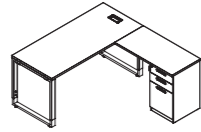

Executive Desk

Model:XFS-M2218
Sile:2200Wx1800Dx750H
Model:XFS-M2018
Sile:2000Wx1800Dx750H

Model:XFS-M1880
Sile:1800Wx800Dx750H
Model:XFS-M1670
Sile:1600Wx700Dx750H

Model:XFS-M1818
Sile:1800Wx1800Dx750H
Model:XFS-M1616
Sile:1600Wx1600Dx750H